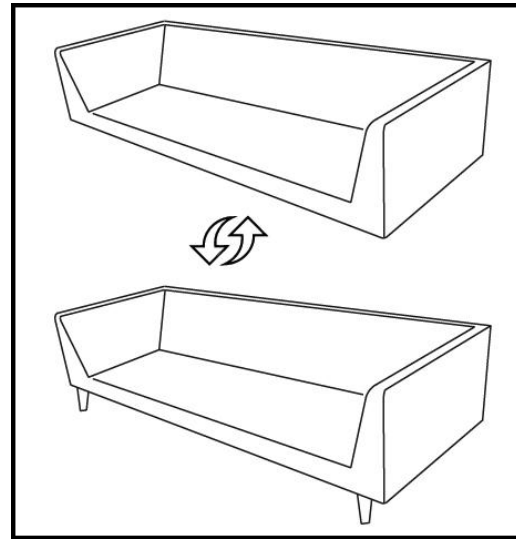

norrgavel

Skallsoffa 100 / 3seater extension L

Replaceable cover

A  5x70 x1	B  8x80 x2	C  8x22 x4	D  M8 x2	E  10x40 x2	F  L-5 x1	G  R13 x1
--	--	--	--	---	---	---