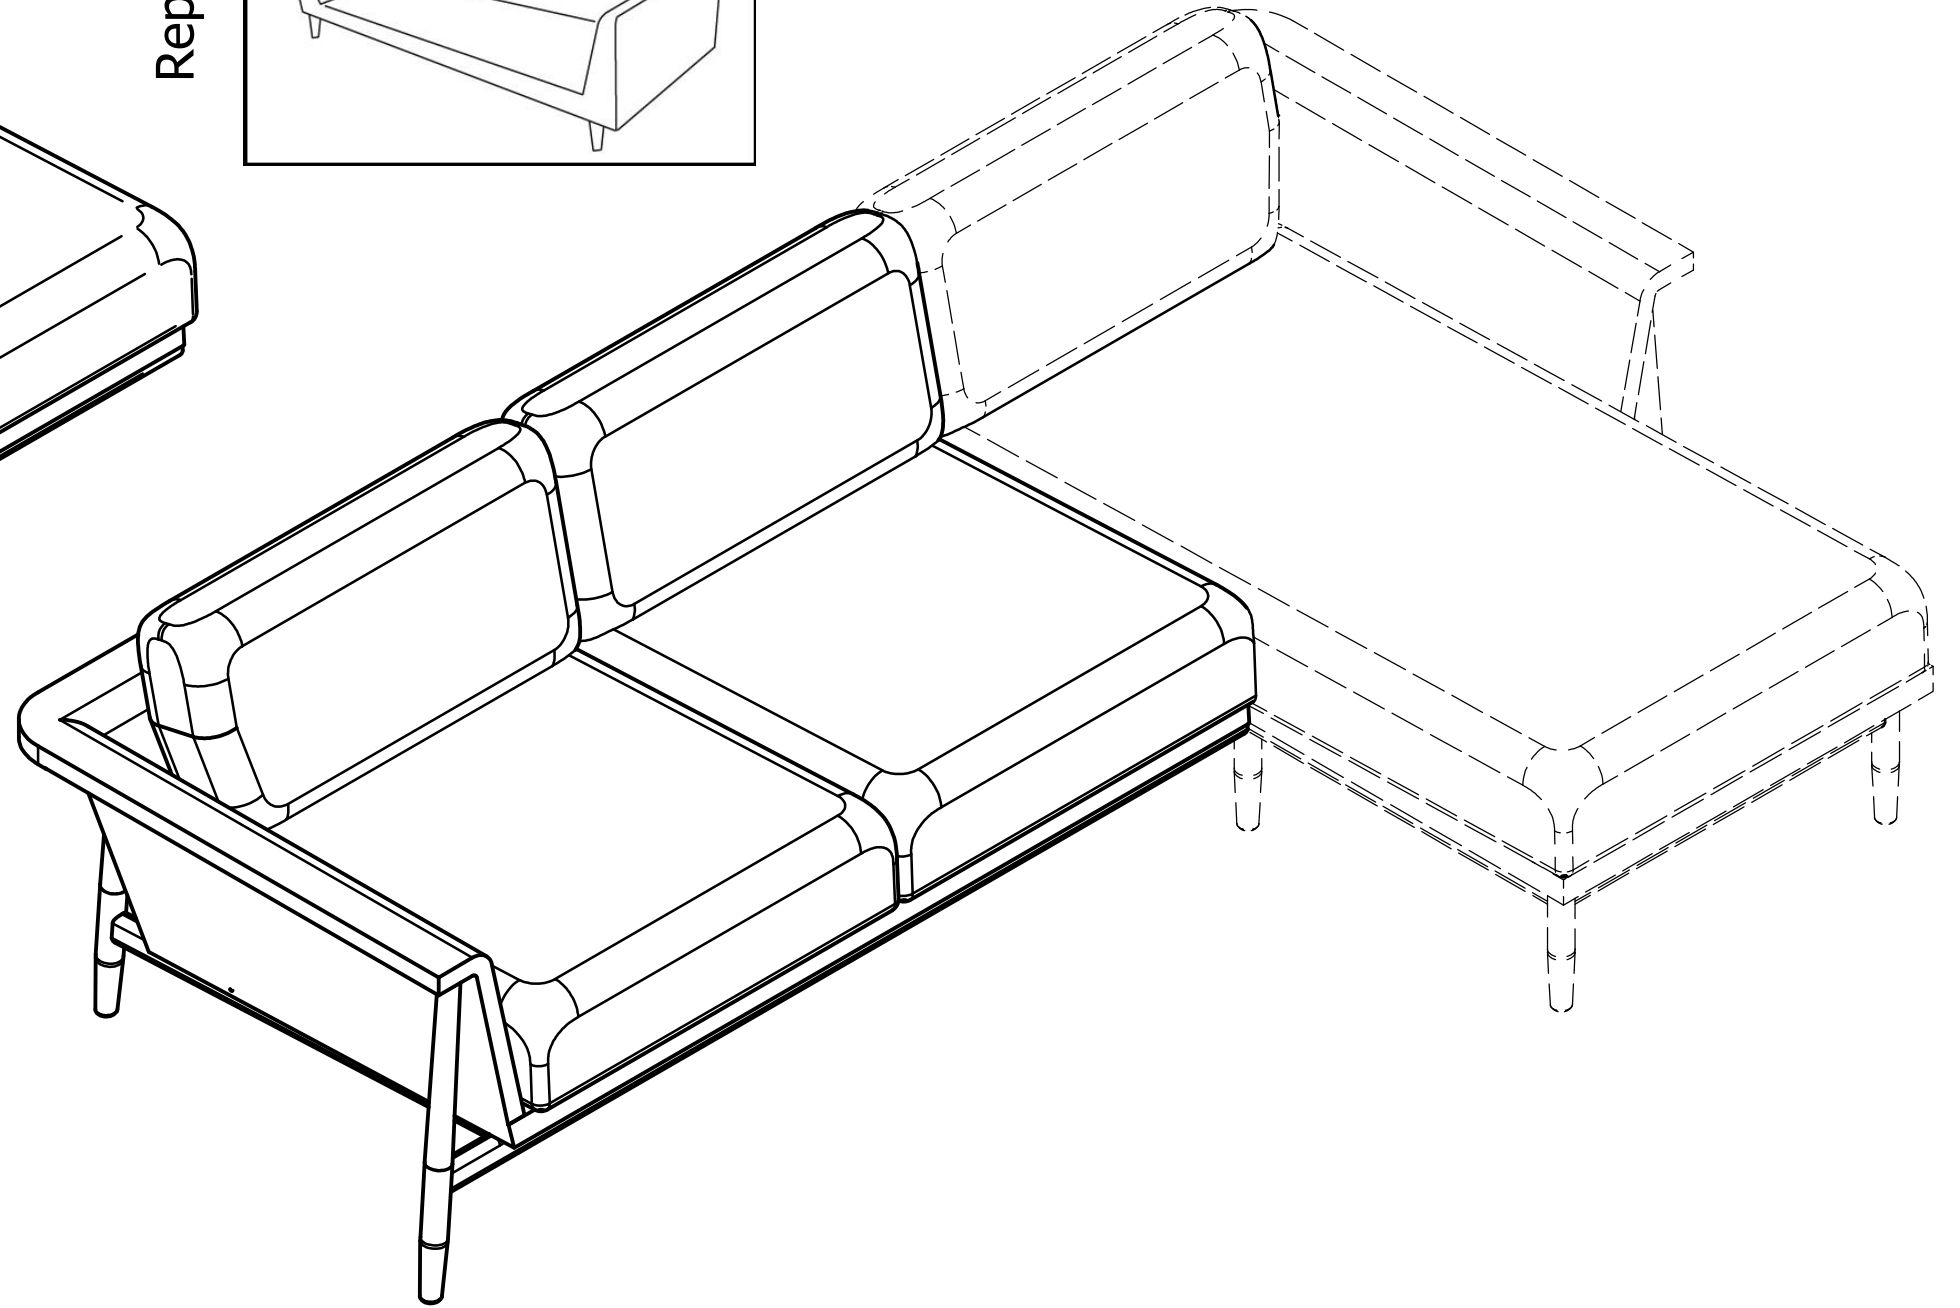

norrgavel

Skallsoffa 100 / 3seater extension L

Replaceable cover

A  5x70 x1	B  8x80 x2	C  8x22 x4	D  M8 x2	E  10x40 x2	F  L-5 x1	G  R13 x1
--	--	--	--	---	---	---