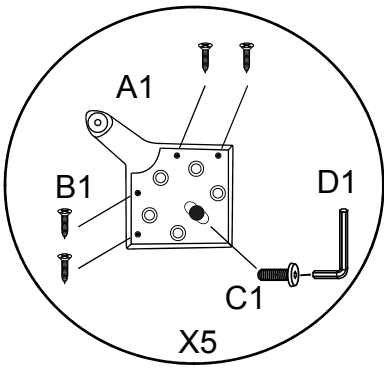

Replaceable cover

norrgavel

Soffa 100

Corner + 2 seater extension R

A1  H-170 X5	B1  5x30 X20	C1  M8x25 X5	D1  KEY L-5 X1
--	--	--	--

A  H-170 X5	B  5x30 X20	C  M8x25 X5	D  KEY L-5 X1	E  D30 X5
--	---	---	---	---