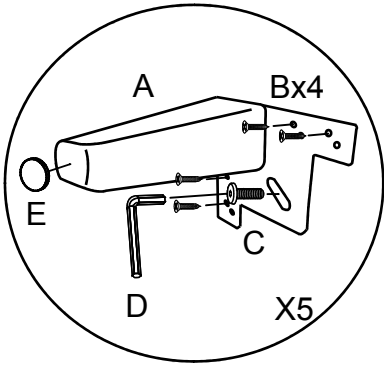

Replaceable cover

norrgavel

Soffa 100

Corner + 2 seater extension R

A1  H-170 X5	B1  5x30 X20	C1  M8x25 X5	D1  KEY L-5 X1
--	--	--	--

A  H-170 X5	B  5x30 X20	C  M8x25 X5	D  KEY L-5 X1	E  D30 X5
--	---	---	---	---