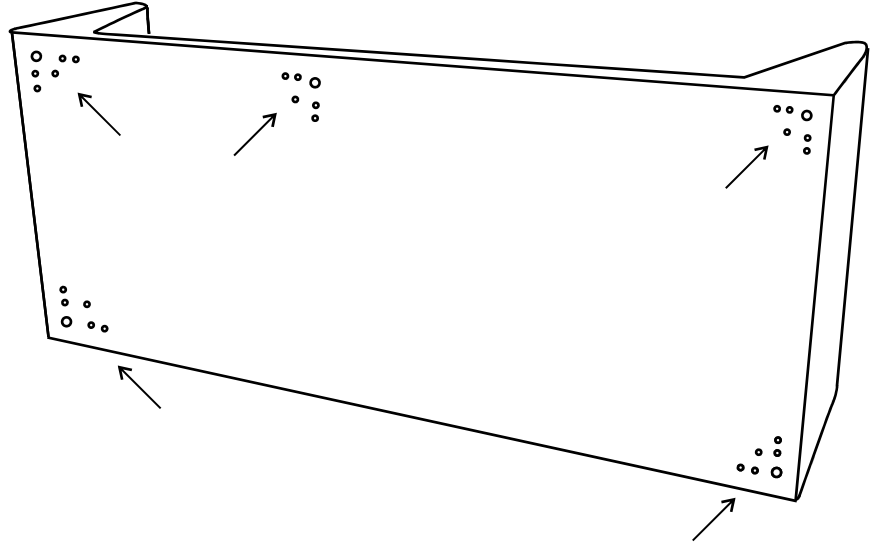

Replaceable cover

norrgavel

Soffa 100

Corner + 2 seater extension R

A1  H-170 X5	B1  5x30 X20	C1  M8x25 X5	D1  KEY L-5 X1
--	--	--	--

A  H-170 X5	B  5x30 X20	C  M8x25 X5	D  KEY L-5 X1	E  D30 X5
--	---	---	---	---