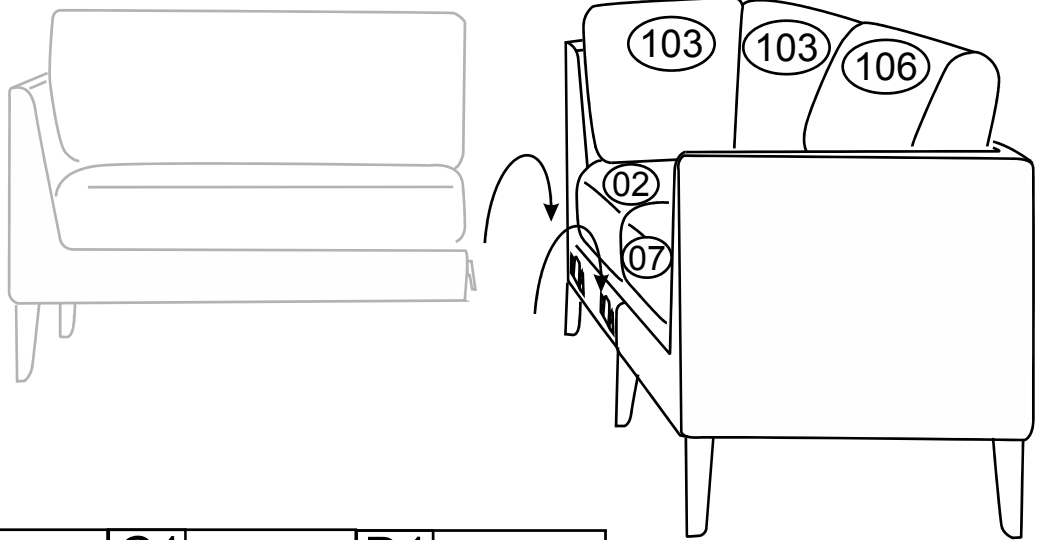

Replaceable cover

norrgavel

Soffa 100

Corner + 2 seater extension R

A1  H-170 X5	B1  5x30 X20	C1  M8x25 X5	D1  KEY L-5 X1
--	--	--	--

A  H-170 X5	B  5x30 X20	C  M8x25 X5	D  KEY L-5 X1	E  D30 X5
--	---	---	---	---